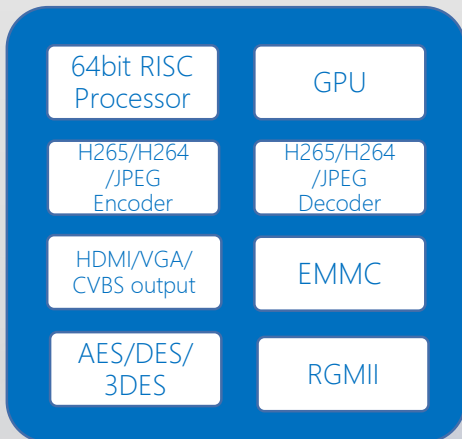

| Application

- 专业网络视频录像机 | Professional NVR

| Features

- 支持多路高清 (8K/8M/4M/1080p/720p) NVR
Support multiple channels HD NVR
- 支持高性能H265&H264视频编解码
Support high performance H.265/H.264 video codec.
- 支持HDMI/VGA 高清显示输出接口
Support HDMI/VGA video display.
- 支持PCIE/SATA/USB/Ethernet丰富接口
Support PCIE/SATA/USB/Ethernet peripherals.

| Block Diagram

| Specifications

CPU	Octa Core CPU Support up to 1.5GHz
Video codec	Encoder: 4x1080p@30fps H265/H264, 1080p@120fps JPEG Decoder: 32x1080p@30fps H265/H264, 1080p@120fps JPEG
GPU	Dual Core GPU
Video Output	2xHDMI 2.1 output, support up to 7680x4320@30fps 2xVGA output, support up to 2560x1600@60fps 1xCVBS output
Memory	64bit 2133Mbps/DDR3, 3200Mbps/DDR4, up to 8GB 1x8bit EMMC5.1 port, up to HS400 1xSPI NOR/NAND Flash
Network	2 External Gigabit Ports
Peripherals	3x 2lane PCIE3.0, 5xSATA3, 1xUSB3, 2xUSB2 3xI2S, 3xUART, 1xI 2C, 1xIR, GPIO
Package	FCBGA758, 23mmx23mm Working temperature: -20°C~70°C
Others	Typical power consumption: 7W Power supply: Analog: 1.8v, IO: 3.3v/1.8v, Digital: CPU-1.0v, CORE-0.9v